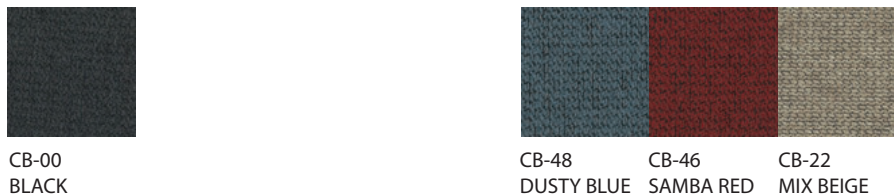

INDIGO ***
VE-88

GREEN ***
VE-59

RED ***
VE-56

*** This color is not under stock.
Lead-time shall be discussed before placing order.

SEATREST FABRIC

HY68 series
HOAU

BLACK
HY6804 B

GRAY
HY6801 B

GREEN
HY6859 B

RED
HY6827 B

SEATREST FABRIC

HY19 series
HOAU

** HY193 color will be valid until 2023.

BLACK
HY193B

CHARCOAL **
HY193

GRAY
HY192

NEW
BEIGE
HY5016

BLUE
HY190

SKY BLUE
HY5028

GREEN
HY194

RED
HY191

INDEX

2022.05.01

FABRIC

MESH

HELLOT_S
WINTEX

K10 M
(BACKREST+ SEATREST)

MESH + FABRIC

CI13B + WTT
WINTEX

K50 HEADREST
BACKREST
SEATREST

* HY193 color will be valid until 2023.
** VE-92 color will be valid until 2023.
*** This color is not under stock. Lead-time shall be discussed before placing order.