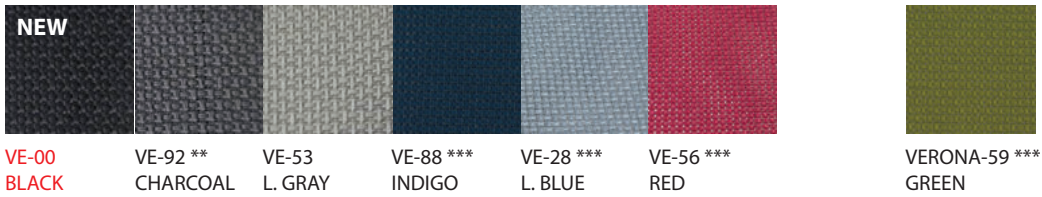

GREEN
HY6859 B

RED
HY6827 B

SEATREST FABRIC

HY19 series
HOAU

** HY193 color will be valid until 2023.

BLACK
HY193B

CHARCOAL **
HY193

GRAY
HY192

NEW
BEIGE
HY5016

BLUE
HY190

SKY BLUE
HY5028

GREEN
HY194

RED
HY191

INDEX

2022.05.01

FABRIC

HY-19 SERIES
华宇兄弟

K10 SEATREST
K20 BACKREST
SEATREST
K30 SEATREST
K30S SEATREST
R30 SEATREST
R40 SEATREST

FABRIC

HY-68 B SERIES
华宇兄弟

K30 SEATREST
K30S SEATREST
R30 SEATREST
R40 SEATREST

MESH

VERONA
WINTEX

K10 BACKREST
K20 BACKREST
K30 BACKREST
K30S BACKREST

MESH

HELLOT_S
WINTEX

K10 M
(BACKREST+ SEATREST)

MESH + FABRIC

CI13B + WTT
WINTEX

K50 HEADREST
BACKREST
SEATREST

* HY193 color will be valid until 2023.
** VE-92 color will be valid until 2023.
*** This color is not under stock. Lead-time shall be discussed before placing order.